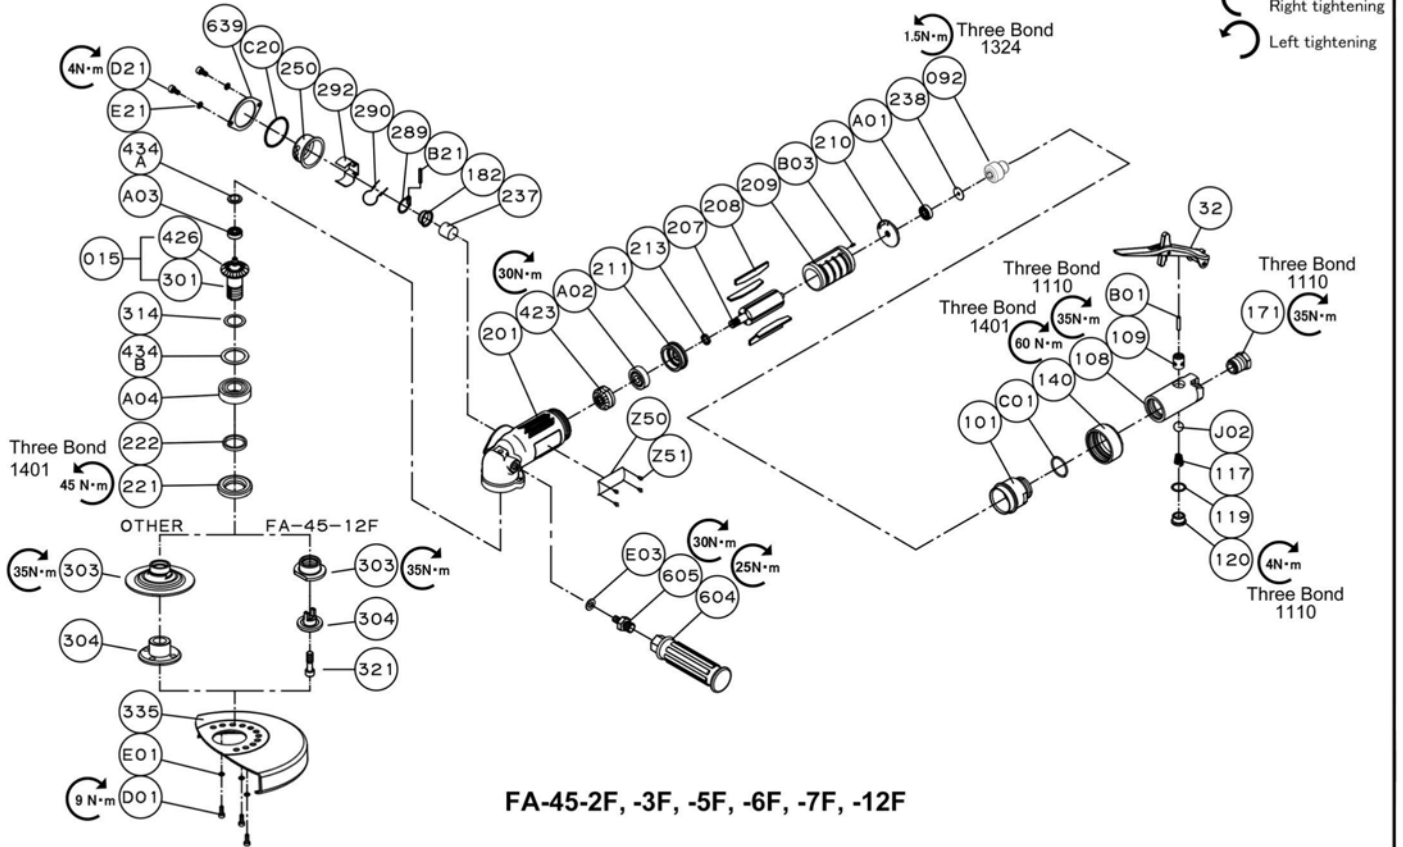

EXPLODED VIEW

FA-45-2F, -3F, -5F, -6F, -7F, -12F

PARTS LIST

Index No.	Fuji No.	Parts No.	Parts Name	Qty
FA-45-2F, -3F, -5F, -6F, -7F, -12F				
—	A-206001-00	5412104915	Housing Cover Ass'y (NPT)	1
101	A-200101-01	5412070113	Housing Cover	1
140	A-200140-00	5412060604	Cup Nut	1
—	NP-0740	5412060277	Warning Sticker	1
—	NP-0742	5412060282	Warning Sticker	1
C01	O-S26	5412055235	*O*Ring	1
—	A-206003-00	5412104916	Throttle Valve Body Ass'y (NPT)	1
108	A-206108-00	5412104910	Throttle Valve Body	1
(109)	—	—	Throttle Valve Bushing	1
117	G-105117-00	5412053828	Throttle Valve Spring	1
119	G-028119-00	5412053727	Throttle Valve Cover Packing	1
120	G-028120-00	5412053728	Throttle Valve Cover	1
171	IB-403NS0	5412054490	Inlet Bushing (NPT)	1
B01	NR-423FR	5412055147	Throttle Valve Rod	1
J02	B-1/2U	5412070178	Ball	1
—	NP-0445	5412104436	CE Sticker	1
32	A-203019-01	5412105215	(F) Lock Lever Ass'y	1
—	A-200012-00	5412070111	Exhaust Cover Ass'y	1
182	W-065182-00	5412056711	Strainer	1
237	A-094237-00	5412050489	Muffler Pad	1
250	A-200250-00	5412060618	Exhaust Cover	1
289	A-110289-00	5412050602	Muffler Plate	1
290	A-200290-00	5412060619	Muffler Spring	1
292	A-110292-00	5412050604	Muffler Plate Holder	1
B21	SP-322	5412056283	Spring Pin	1
C20	O-S40	5412055255	*O*Ring	1
—	A-206072-03	5412104957	Wheel Guard Ass'y	1
335	A-206335-00	5412104880	Wheel Guard	1
D01	CS-512	5412070413	Cap Screw	3
E01	SW-5	5412056414	Spring Washer	3
—	NP-0741	5412060281	Label	1

■ Standard Accessories(FA-45-2F, -3F, -5F, -6F, -7F)

AC No.	Parts No.	Description	Qty
F-110	5412052061	26mm Open-End Wrench	1
F-203	5412052087	32mm Open-End Pin Wrench	1
F-704	5412052207	4mm Hex.Pin Wrench	1
F-707	5412052210	1/4 in Hex.Pin Wrench	1