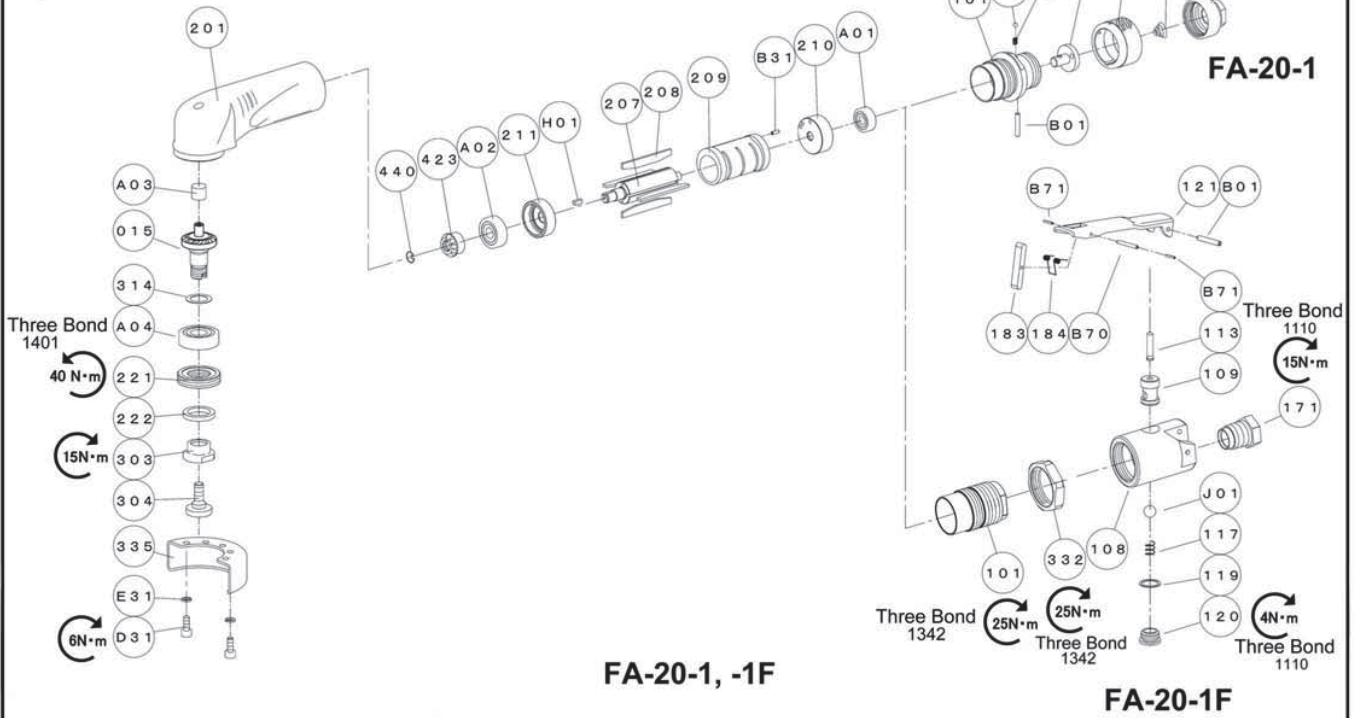

### PARTS LIST

Index No	Fuji No.	Parts No.	Parts Name	Qty
<b>FA-20-1</b>				
—	A-204001-00	5412105010	Housing Cover Ass'y (Rc)	1
—	A-204001-03	5412105248	Housing Cover Ass'y (NPT)	1
101	A-204101-00	5412104848	Housing Cover	1
106	G-005106-01	5412053687	Throttle Valve Handle	1
110	G-005110-00	5412053688	Throttle Valve	1
117	G-042117-00	5412053750	Throttle Valve Spring	1
120	G-005120-00	5412053689	Throttle Valve Cover (Rc)	1
	G-005120-01	5412053690	Throttle Valve Cover (NPT)	1
124	G-005124-00	5412053691	Knock Spring	1
B01	NR-316.8	5412055108	Needle Roller	1
J01	B-3	5412050915	Ball	1
—	A-204006-00	5412105005	Housing Ass'y	1
201	A-204201-00	5412104849	Housing	1
A03	NB-TLAM69	5412104900	Needle Bearing	1
—	NP-0740	5412060277	Warning Sticker	1
—	NP-0742	5412060282	Warning Sticker	1
<b>FA-20-1F</b>				
—	A-204001-02	5412104863	Housing Cover Ass'y (Rc)	1
—	A-204001-04	5412105252	Housing Cover Ass'y (NPT)	1
101	A-204101-01	5412105168	Housing Cover	1
332	A-204332-00	5412105167	Lock Nut	1
—	A-204003-00	5412105170	Throttle Valve Body Ass'y (Rc)	1
—	A-204003-01	5412105251	Throttle Valve Body Ass'y (NPT)	1
113	G-144113-00	5412053936	Throttle Valve Rod	1
117	D-021117-00	5412051392	Throttle Valve Spring	1
119	D-021119-00	5412051393	Throttle Valve Cover Packing	1
171	IB-3020S0	5412054484	Inlet Bushing (Rc)	1
	IB-302NS0	5412054483	Inlet Bushing (NPT)	1
120	D-021120-00	5412051394	Throttle Valve Cover	1
B01	SP-320	5412056282	Spring Pin	1
J01	B-5/16U	5412050924	Ball	1
—	A-204003-50	5412105246	Throttle Valve Body semi Ass'y	1
108			Throttle Valve Body	1
109			Throttle Valve Bushing	1
—	A-122019-01	5412050634	(F) Lock Lever Ass'y	1
121	A-122121-00	5412050637	Throttle Valve Lever	1
183	G-144183-02	5412053938	Lock Key	1
184	G-144184-00	5412053939	Lock Spring	1
B70	SP-218	5412056268	Spring Pin	1
B71	SP-1.28	5412104771	Spring Pin	2