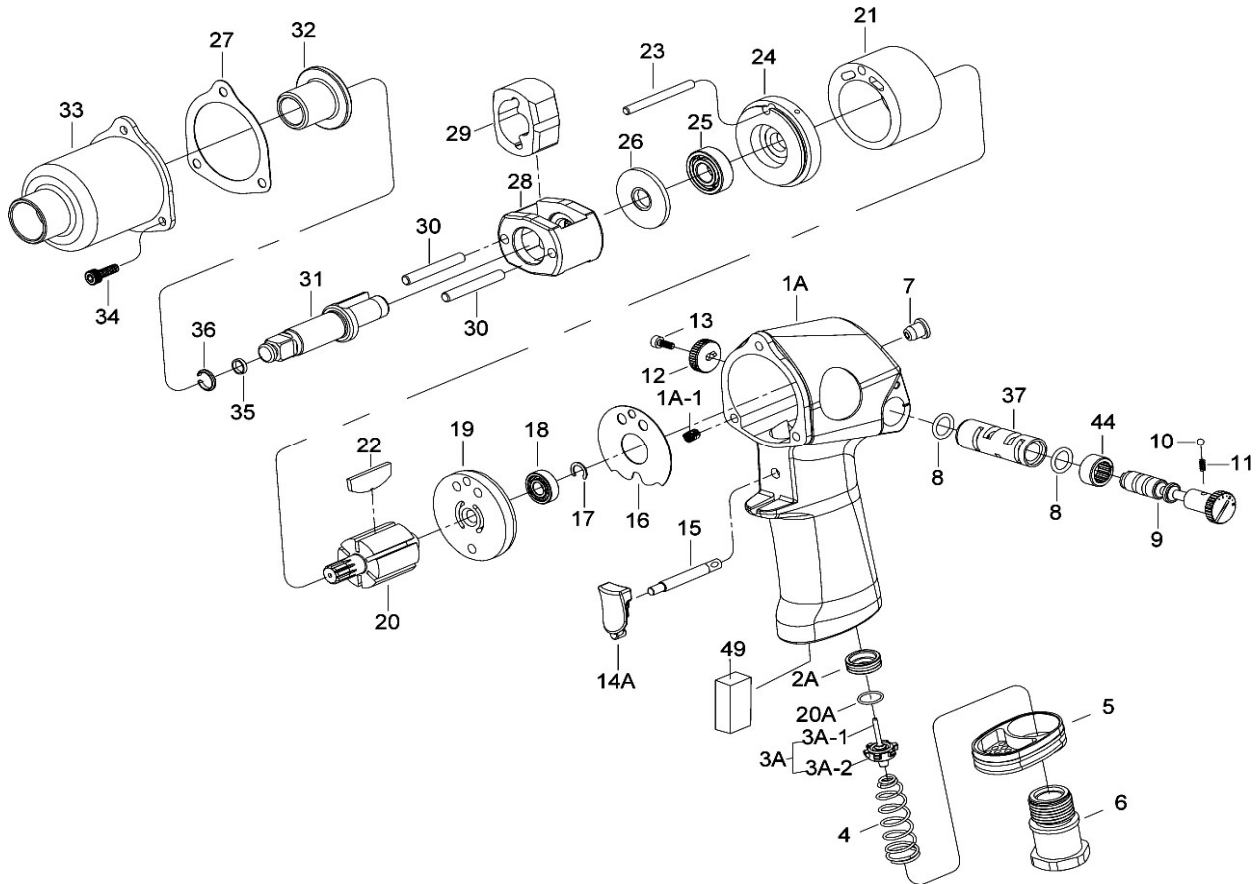

Modelo 138PH

LLAVE DE IMPACTO pistola 3/8

PARTS LIST

No.	Parts No.	Description	Q'ty	No.	Parts No.	Description	Q'ty
1A	5534-01A	Housing Assembly [Incl. 1A-1(3), 7, 37, 44]	1	20	5534-20	Rotor	1
1A-1	5534-01A-1	Heli-Coil	3	20A	5534-20A	O-Ring	1
2A	5534-02A	Throttle Valve Seat	1	21	5534-21	Cylinder	1
3A	5534-03A	Throttle Valve Assembly [Incl. 3A-1, 3A-2]	1	22	5534-22	Rotor Blade	6
3A-1	5534-03A-1	Throttle Valve Pin	1	23	5534-23	Cylinder Dowel	1
3A-2	5534-03A-2	Throttle Valve	1	24	5534-24	Front End Plate	1
4	5534-04	Spring	1	25	5534-25	Ball Bearing	1
5	5534-05	Exhaust Deflector	1	26	5534-26	Washer	1
6	5534-06	Air Inlet	1	27	5534-27	Gasket	1
7	5534-07	Grease Fitting	1	28	5534-28	Hammer Frame	1
8	5534-08	O-Ring	2	29	5534-29	Hammer	1
9	5534-09	Reverse Valve	1	30	5534-30	Hammer Pin	2
10	5534-10	Steel Ball	1	31	5534-31	Standard Anvil [Incl. 35, 36]	1
11	5534-11	Spring	1	32	5534-32	Bushing	1
12	5534-12	Reverse Valve Knob	1	33	5534-33	Hammer Case	1
13	5534-13	Screw	1	34	5534-34	Screw	3
14A	5534-14A	Trigger Assembly [Incl. 15]	1	35	5534-35	O-Ring	1
15	5534-15	Trigger Pin	1	36	5534-36	Socket Retainer	1
16	5534-16	Gasket	1	37	5534-37	Reverse Valve Bushing	1
17	5534-17	Retainer	1	44	5534-44	Reverse Valve Bushing Gear	1
18	5534-18	Ball Bearing	1	49	5534-49	Muffler Element	1
19	5534-19	Rear End Plate	1	TK	5534-TK	Tune-Up Kit [Incl. 4, 8(2), 10, 11, 16, 17, 18, 20A, 22(6), 25, 27, 35, 36, 49]	1

ST-5534-P-0908D-01