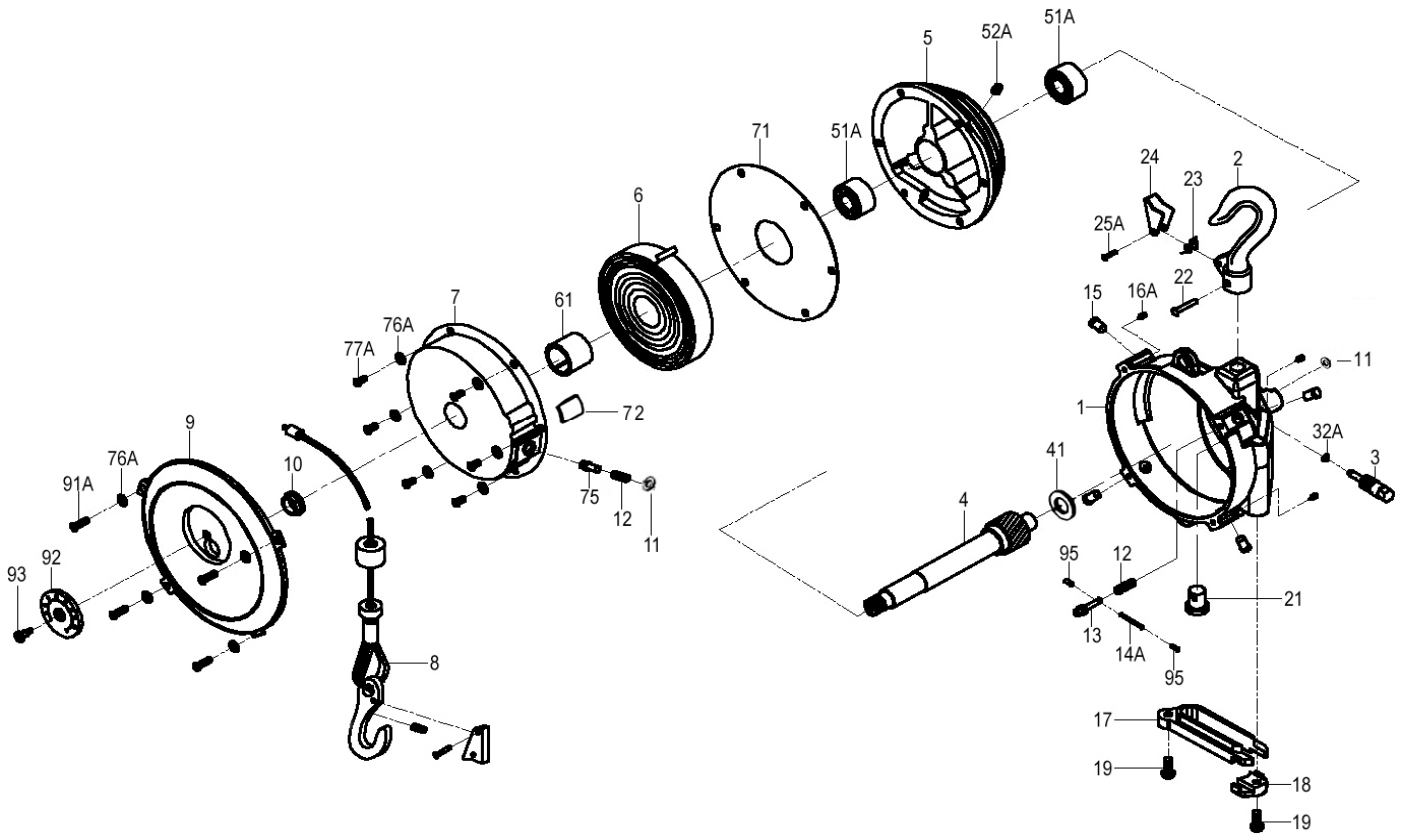

# Modelo EWT-22, EWT-30 ENROLLADOR MANGUERA

## PARTS LIST

No.	Parts No.	Description	Q'ty	No.	Parts No.	Description	Q'ty
1	SA22220-01S	Casing Set (Incl. 1, 11, 12, 13, 14A, 15, 16A, 95)	1	19	SA22220-19	Screw	2
2	SA22220-02S	Hanger Set (Incl. 2, 23, 24, 25A)	1	21	SA22220-21	Shaft	1
3	SA22220-03	Worm Gear	1	22	SA22220-22	Rivet	1
4	SA22220-04	Spindle	1	31	SA22220-31	Washer	1
5	SA22220-05	Drum	1	32	SA22220-32	Type E Snap	1
6	SA22220-06S	Spring Set [EWT-22] (Incl. 6, 7, 11, 12, 72, 75)	1	41	SA22220-41	Washer	1
	SA22300-06S	Spring Set [EWT-30] (Incl. 6, 7, 11, 12, 72, 75)	1	51A	SA22220-51A	Bearing	2
8	SA22220-08	Cable Set	1	52A	SA22220-52A	Screw	1
9	SA22220-09	Cover	1	61	SA22220-61	Spindle Sleeve	1
10	SA22220-10	Sheath	1	71	SA22220-71	Spring Cover	1
17	SA22220-17	Steel Plastic Jacket	1	76A	SA22220-76A	Spring Washer	10
18	SA22220-18	Steel Plastic Block	1	77A	SA22220-77A	Screw	6
				91A	SA22220-91A	Screw	4
				92	SA22220-92	Gauge [EWT-22]	1
					SA22300-92	Gauge [EWT-30]	1
				93	SA22220-93	Screw	1

SA-22220(22300)-P-1303C-YM