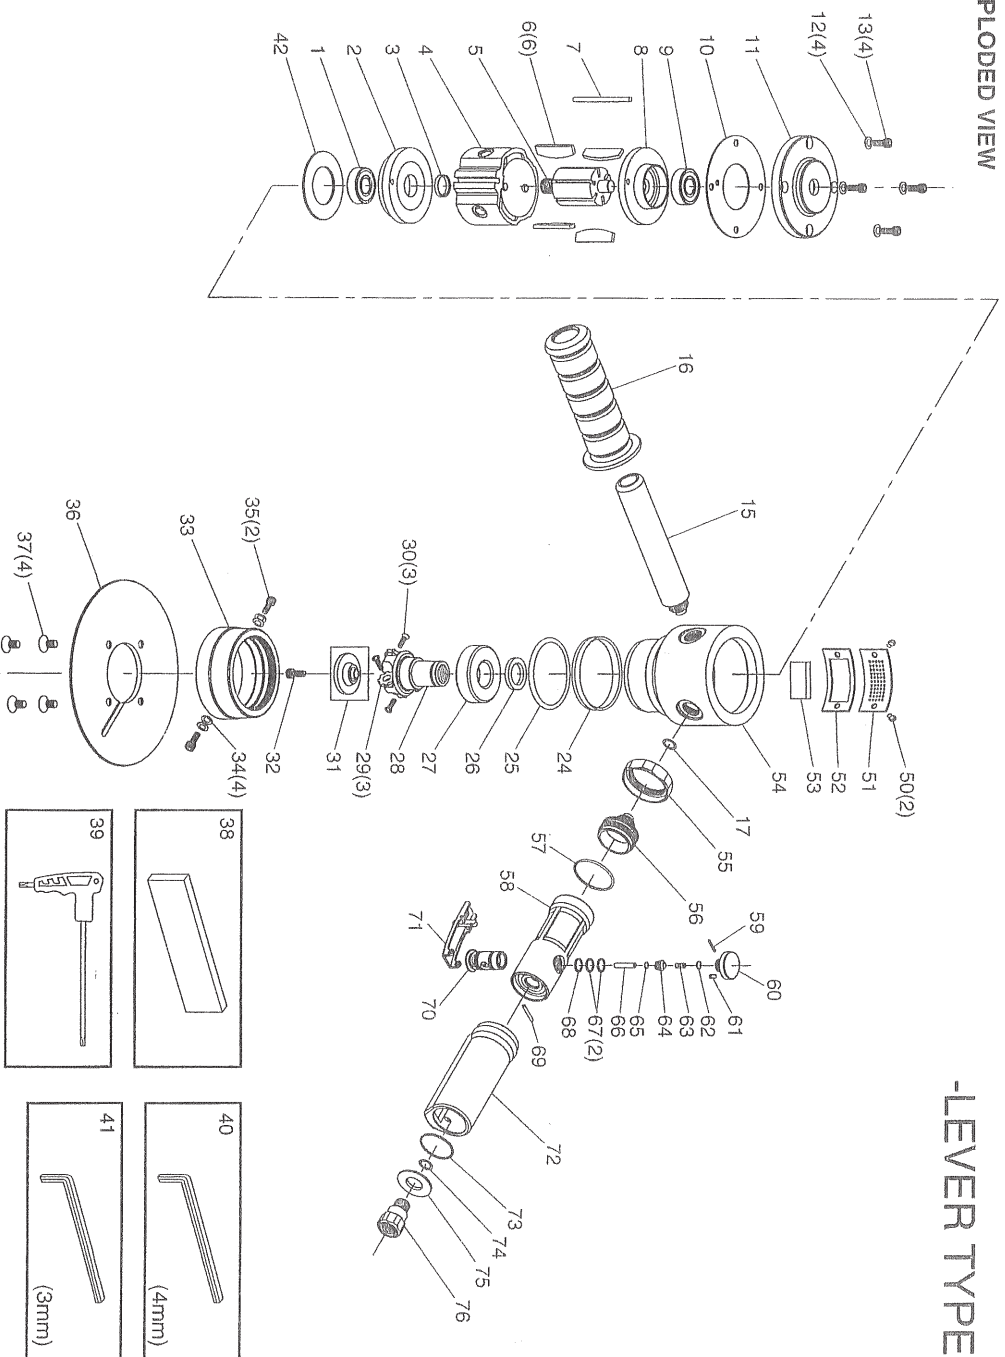

EXPLODED VIEW

-LEVER TYPE-

PARTS LIST

Index No.	Parts No.	Description	Qty. Per tool
1	251BV-01	Ball Bearing	1
2	251BV-02	Front End Plate	1
3	251BV-03	Collar	1
4	251BV-04	Cylinder	1
5	251BV-05	Rotor	1
6	251BV-06	Blade	6
7	251BV-07	Dowel Pin	1
8	251BV-08	Rear End Plate	1
9	251BV-09	Ball Bearing	1
10	251BV-10	Gasket	1
11	251BV-11	Housing Cap	1
12	251BV-12	Washer	4
13	251BV-13	Screw	4
15	251BV-15	Handle	1
16	251BV-16	Grip	1
17	251BV-17	O-Ring	1
24	251BV-24	Collar	1
25	251BV-25	O-Ring	1
26	251BV-26	Washer	1
27	251BV-27	Ball Bearing	1
28	251BV-28	Cutter Holder	1
29	251BV-29	Cutter (250ABV-R3.5 10pcs set)	3
30	251BV-30	Screw	3
31	251BV-31	Guide Roller Assy	1
32	251BV-32	Screw	1
33	251BV-33	Adjust Ring	1
34	251BV-34	Spring Washer	4
35	251BV-35	Screw	2
36	251BV-36	Flange	1
37	251BV-37	Screw	4
38	251BV-38	Cutter Holder Stopper	1
39	251BV-39	Torx Wrench	1

Index No.	Parts No.	Description	Qty. Per tool
40	251BV-40	Hex. Wrench (4mm)	1
41	251BV-41	Hex. Wrench (3mm)	1
50	251LBV-50	Screw	2
51	251LBV-51	Deflector	1
52	251LBV-52	Deflector Gasket	1
53	251LBV-53	Sponge	1
54	251LBV-54	Motor Housing	1
55	251LBV-55	Lock Ring	1
56	251LBV-56	Joint	1
57	251LBV-57	O-Ring	1
58	251LBV-58	Housing	1
59	251LBV-59	Spring Pin	1
60	251LBV-60	Regulator Dial	1
61	251LBV-61	Spring Pin	1
62	251LBV-62	O-Ring	1
63	251LBV-63	Valve Spring	1
64	251LBV-64	Valve	1
65	251LBV-65	O-Ring	1
66	251LBV-66	Valve Shaft	1
67	251LBV-67	O-Ring	2
68	251LBV-68	O-Ring	1
69	251LBV-69	Spring Pin	1
70	251LBV-70	Regulator	1
71	251LBV-71	Safety Lever Assy	1
72	251LBV-72	Housing Cover	1
73	251LBV-73	O-Ring	1
74	251LBV-74	O-Ring	1
75	251LBV-75	Seal Washer	1
76	251LBV-76	Inlet Bushing	1