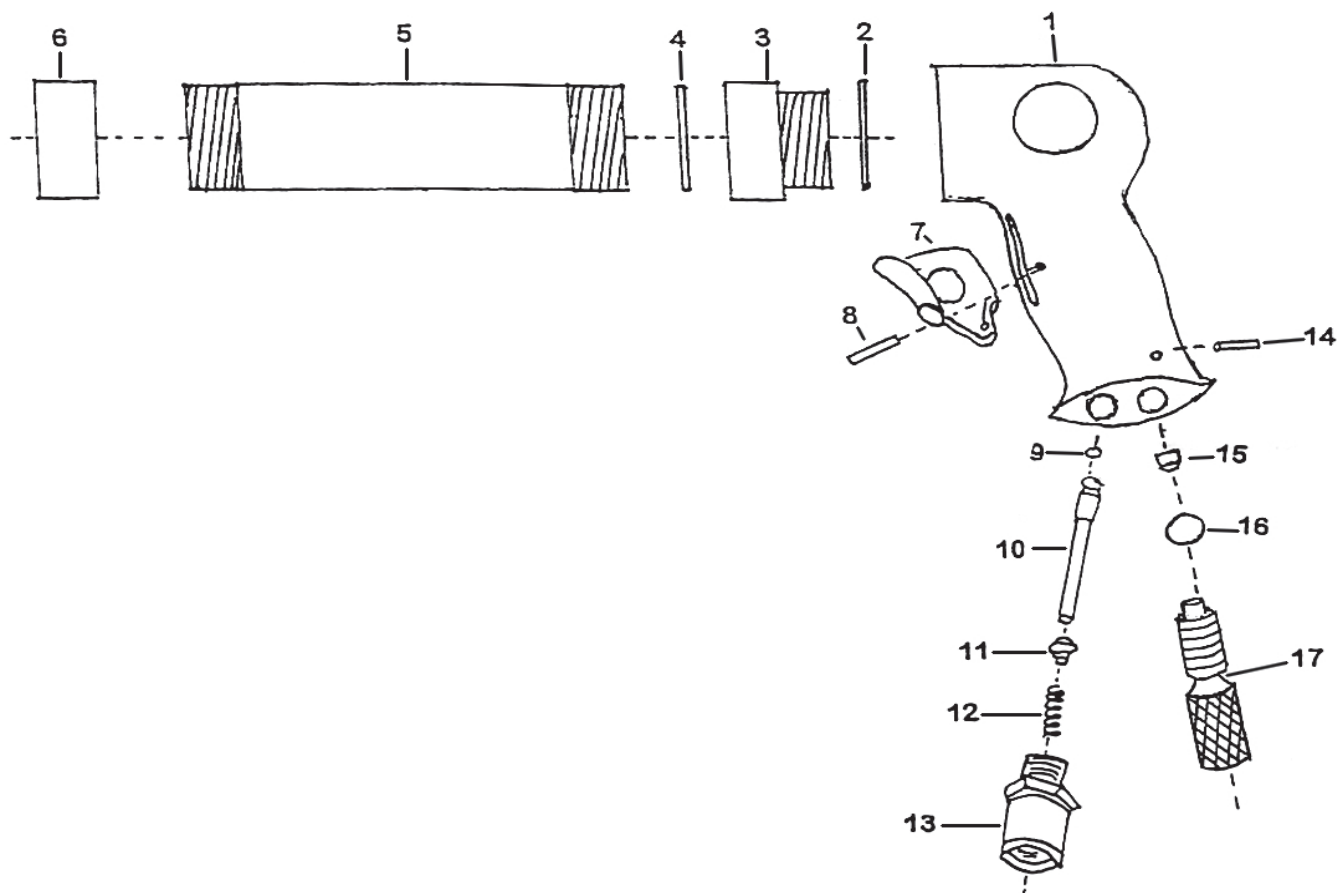

Modelo PSR-02

PISTOLA DE SILICONA

PARTS LIST

No.	Parts No.	Description	Q'ty
1	66402-01	Handle	1
2	66402-02	Adapter O-Ring	1
3	66402-03	Frame Adapter	1
4	66402-04	Air Seal	1
5	66402-05	Cylinder Tube	1
6	66402-06	Cylinder Cap	1
7	66402-07	Trigger	1
8	66402-08	Trigger Pin	1
9	66402-09	Push Rod O-Ring	1
10	66402-10	Push Rod	1
11	66402-11	Valve Ball (S)	1
12	66402-12	Throttle Spring	1
13	66402-13	Air Inlet Bushing	1
14	66402-14	Pin	1
15	66402-15	Valve Seat	1
16	66402-16	O-Ring	1
17	66402-17	Regulato	1

ST-66402-P-0411A-SC