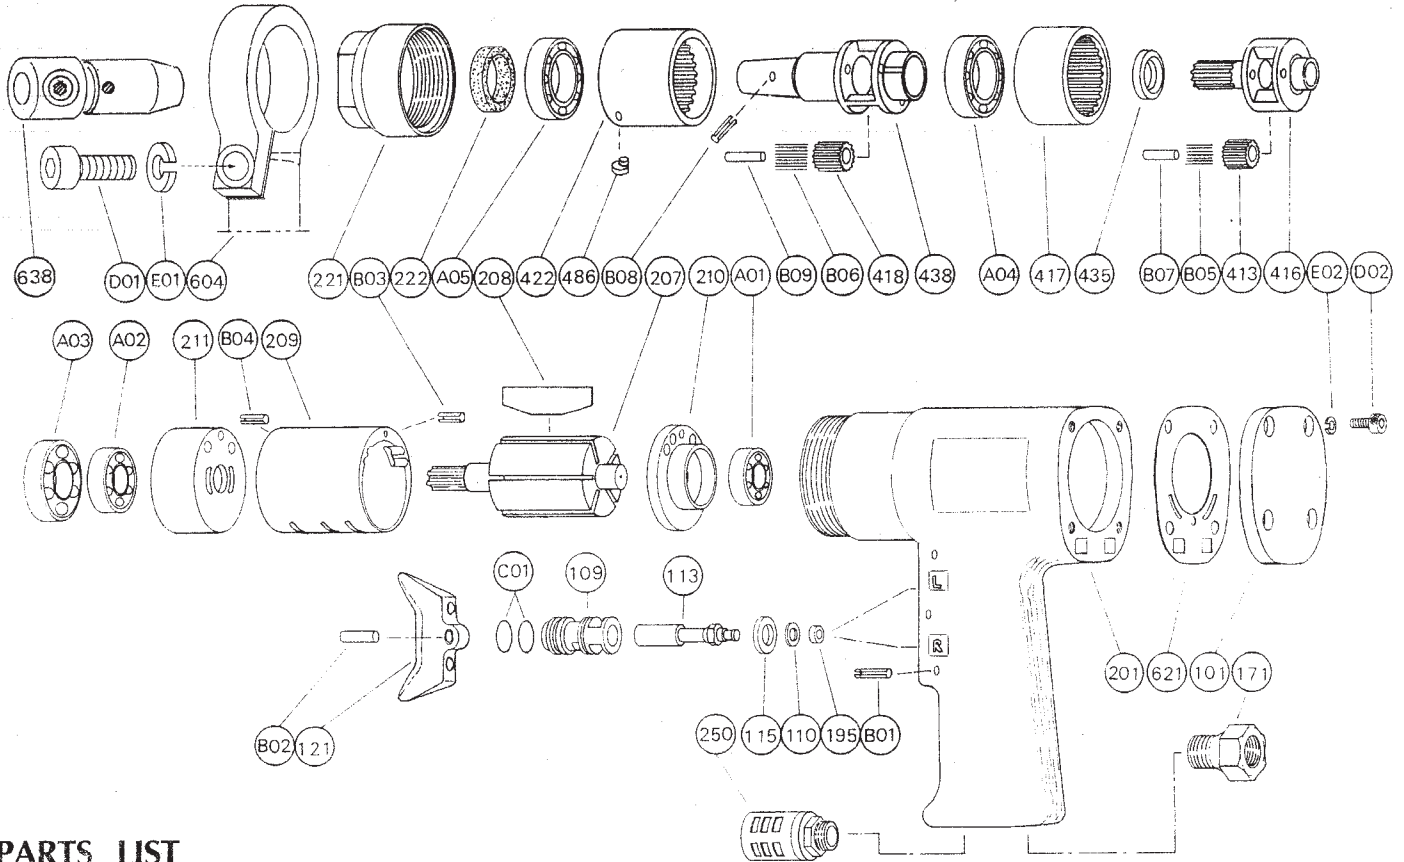

EXPLODED VIEW

PARTS LIST

Index No.	Parts No.	Parts Name	Qt.
CP No.	T-007006-00	Housing CP	
109	T-007109-00	Throttle Valve Bushing	2
115	W-125115-00	Throttle Valve Sheet	2
121	T-007121-00	Throttle Valve Lever	1
171	W-025171-00	Inlet Joint (PT)	1
171	W-025171-01	Inlet Joint (NPT)	1
201	T-007201-00	Housing	1
B01	SP-325	Spring Pin	2
B02	NR-324	Needle Roller	1
C01	O-S15	"O" Ring	4
CP No.	T-007008-00	Throttle Valve Rod CP	
110	T-007110-00	Throttle Valve	2
113	T-007113-00	Throttle Valve Rod	2
195	W-017195-00	Sub Throttle Valve	2
101	T-007101-00	Housing Cover	1
207	T-007207-00	Rotor	1
208	G-103208-00	Rotor Blade	5
209	T-007209-00	Cylinder	1
(B03)	SP-212	Spring Pin	1
(B04)	SP-28	Spring Pin	1
210	T-007210-00	Cylinder Upper Plate	1
211	T-007211-00	Cylinder Lower Plate	1
221	T-007221-00	Spindle Bearing Cover	1
222	T-007222-00	Felt Ring	1
250	W-181250-01	Exhaust Cover	1

Index No.	Parts No.	Parts Name	Qt.
413	T-007413-00	No.1 Planet Gear	2
(B05)	NR-19.5	Needle Roller	24
416	T-007416-00	No.1 Planet Gear Frame	1
417	T-007417-00	No.1 Internal Gear	1
418	T-007418-00	No.2 Planet Gear	3
(B06)	NR-19.5	Needle Roller	36
422	T-007422-00	No.2 Internal Gear	1
435	T-007435-00	Thrust Washer	1
438	T-007438-00	Spindle	1
486	T-007486-00	Internal Gear Knock	1
604	T-007604-00	Dead Handle	1
(D01)	CS-825	Cap Screw	1
(E01)	SW-8	Spring Washer	1
621	T-007621-00	Packing (A)	1
638	TCK-8F	Tapping Chuck	1
A01	BB-606	Ball Bearing	1
A02	BB-609	Ball Bearing	1
A03	BB-EE4	Ball Bearing	1
A04	BB-6002	Ball Bearing	1
A05	BB-6002	Ball Bearing	1
B07	NR-316.8	Needle Roller	2
B08	SP-330	Spring Pin	1
B09	NR-315.8	Needle Roller	3
D02	CS-415	Cap Screw	4
E02	SW-4	Spring Washer	4

CP No. denotes the assembled parts comprising of more than 1 pc. of parts.

The related parts are shown in the thick frame.

#209, 413, 418 and 604 are supplied together with parts shown in ().

Specify parts number and quantity in ordering.