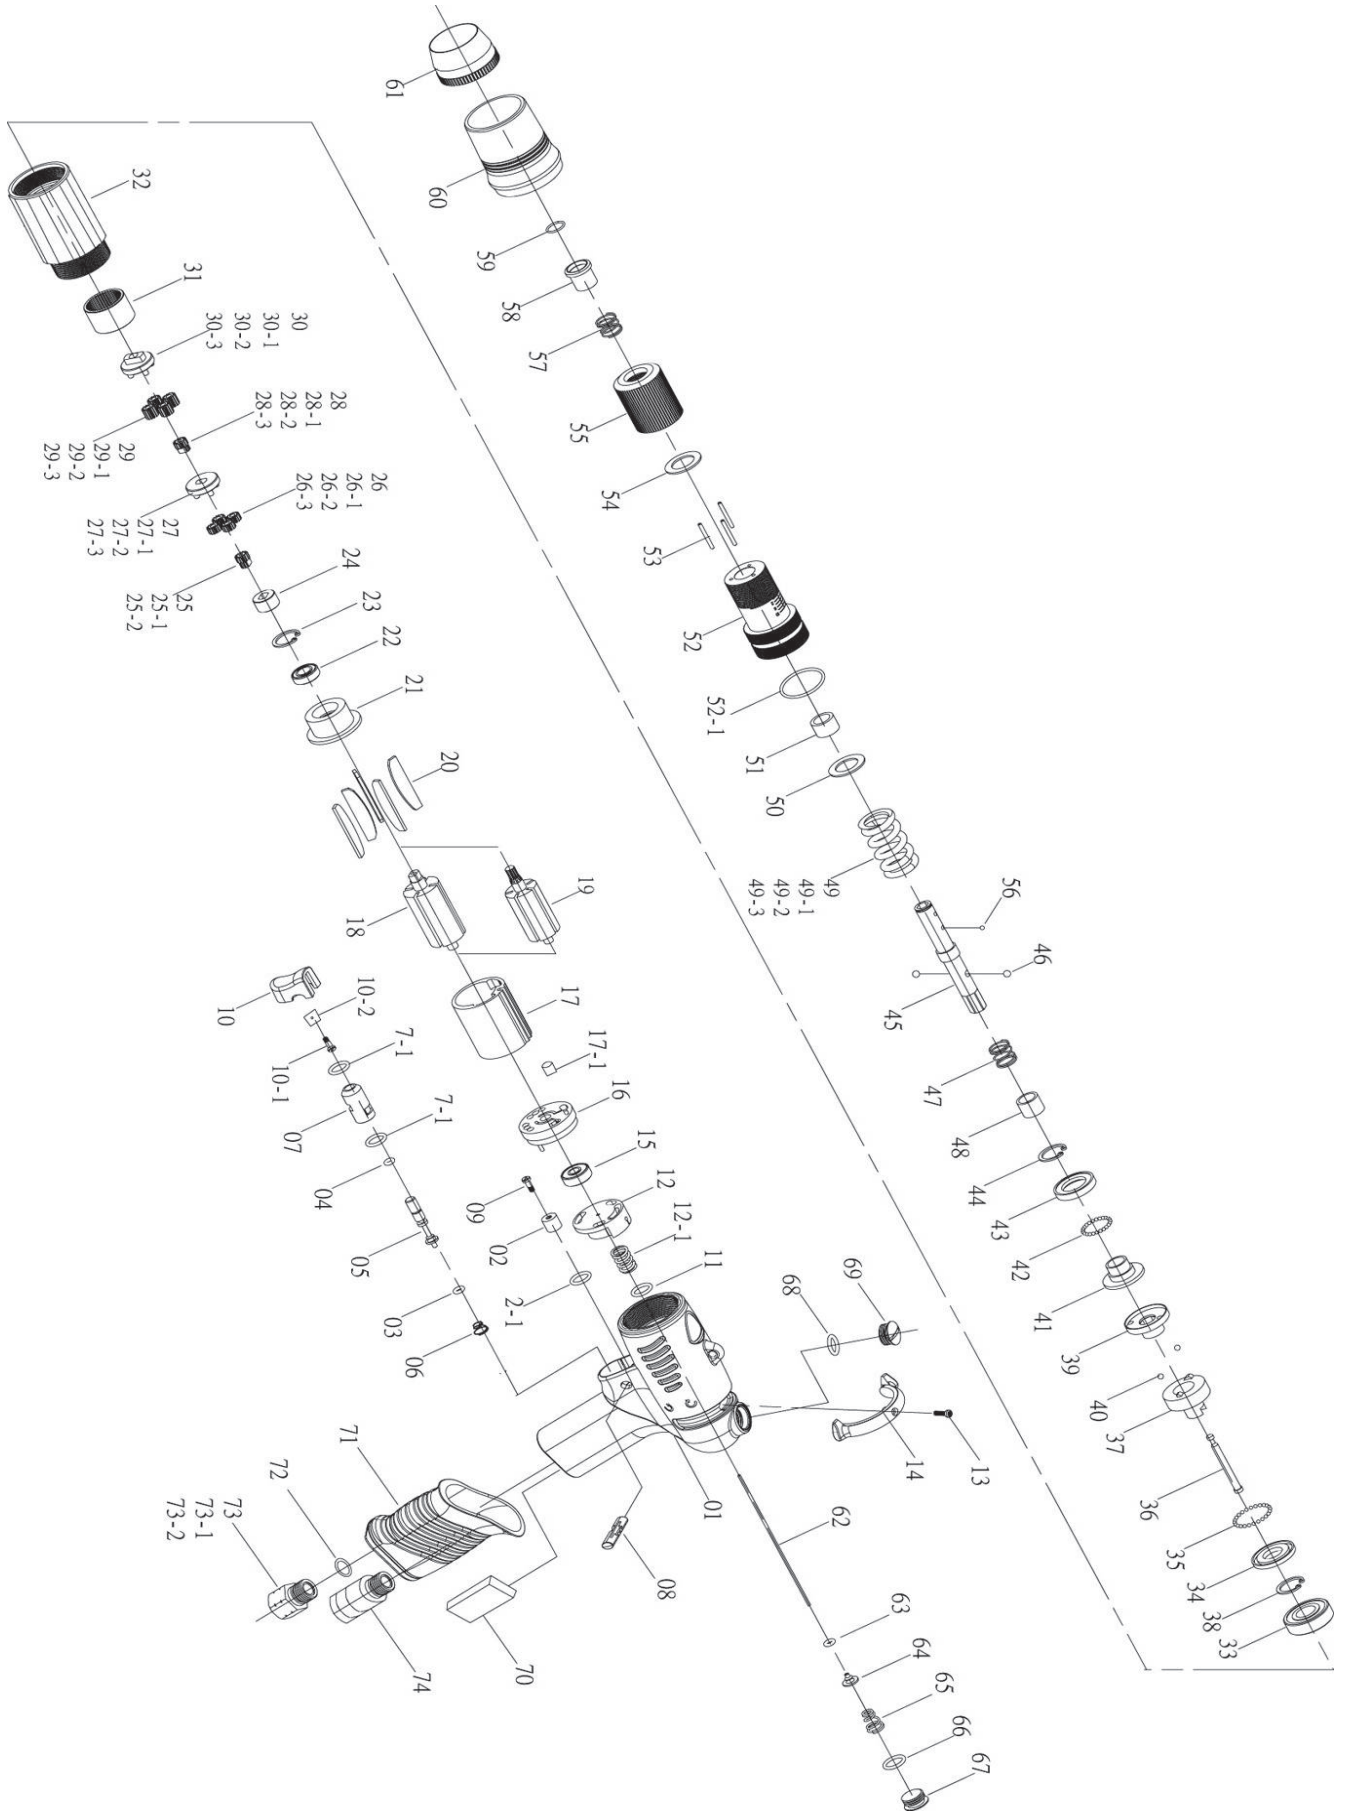

MODELO S44004P, S44006P

ATORNILLADOR DE PAR CONTROLADO

MODELO S44004P, S44006P

ATORNILLADOR DE PAR CONTROLADO

PARTS LIST

No.	Parts No.	Description	Q'ty
1	5L2100	Pistol Housing	1
2	2C2003	Blank Cap	1
2-1	7Q2008	O Ring	1
3	7Q2006	O Ring	1
4	7Q6112	Valve O-Ring	1
5	6S2023	Valve Pin	1
6	6N2106	Cone Spring	1
7	6S2024	Valve Bushing	1
7-1	7Q2009	O Ring	2
8	5L2101	Lock Pin	1
9	7S2106	Set Screw	1
10	5L2102	Button	1
10-1	6S2032	Lock Plate Screw	1
10-2	6S2025	Lock Plate	1
11	7Q2011	Valve O-Ring	1
12	6S6104	Valve	1
12-1	6N5006	Spring	1
13	7S2107	Set Screw And Washer	1
14	5L2103	Switch	1
15	7S5001	Ball Bearing	1
16	1S6001-A	End Plate	1
17	1P6005	Cylinder	1
17-1	2S2023	Key	1
18	1S6045	Rotor [CPP48, CPP50, S44004P]	1
19	1S6044	10T Rotor [S44006P]	1
20	1P6051	Blade	6
21	1P6063	Front Plate	1
22	7S2002	Ball Bearing	1
23	6N2020	C Ring [S44006P]	1
24	1S3050	Connect [CPP48, CPP50, S44004P]	1
25	1P2271	21T Main Gear [CPP48]	1
25-1	1P2270	18T Main Gear [CPP50]	1
25-2	1P2090	14T Main Gear [S44004P]	1
26	1P2102	10T Plant Gear [CPP48]	7
26-1	1P2110	12T Plant Gear [CPP50]	4
26-2	1P2130	14T Plant Gear [S44004P]	4
26-3	1P2101	15T Plant Gear [S44006P]	4
27	1P6294	Third Gear Cage [CPP48]	1
27-1	1P2280	Third Gear Cage [CPP50]	1
27-2	1P2290	Fourth Gear Cage [S44004P]	1
27-3	1P3281	Fifth Gear Cage [S44006P]	1
28	1G6271	21T Main Gear [CPP48]	1
28-1	1G6270	18T Main Gear [CPP50]	1
28-2	1G6090	14T Main Gear [S44004P]	1
28-3	1G6084	10T Main Gear [S44006P]	1
29	1P6111	10T Plant Gear [CPP48]	7
29-1	1P6110	12T Plant Gear [CPP50]	4
29-2	1P6130	14T Plant Gear [S44004P]	4
29-3	1P6121	15T Plant Gear [S44006P]	4
30	1P6296	Third Gear Cage [CPP48]	1
30-1	1P6287	Third Gear Cage [CPP50]	1
30-2	1P6288	Fourth Gear Cage [S44004P]	1