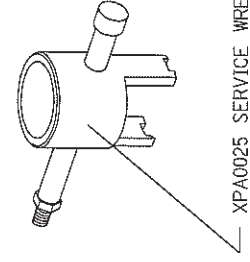

# AIXIA

XPA0025 SERVICE WRENCH

XPA0026 COLLAR

XPA0036 BEARING TOOL

XPA0059 12MM ID BEARING PULLER

XPA0022 24MM PAD WRENCH SUPPLIED WITH EACH TOOL