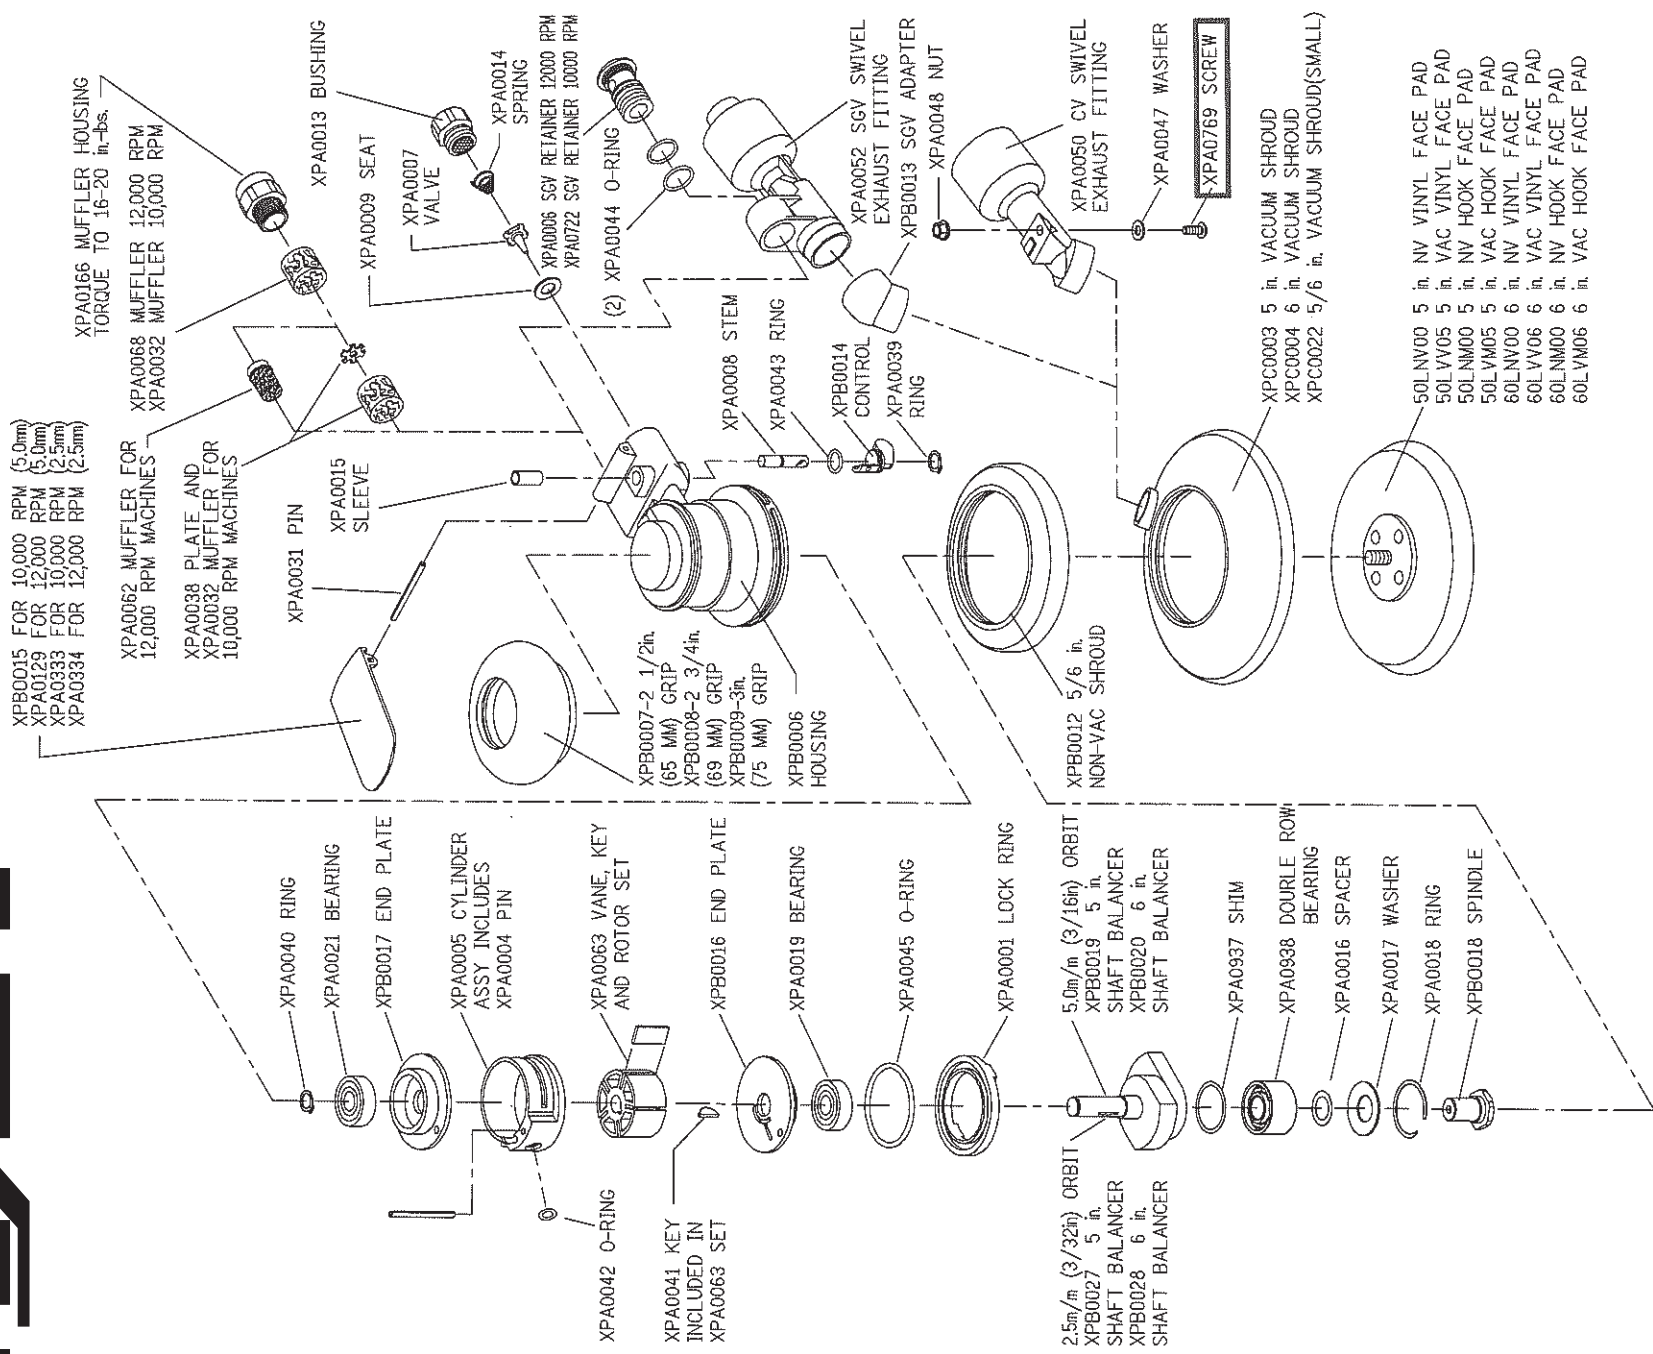

# AIXIA

XPA0025 SERVICE WRENCH

XPA0026 COLLAR

XPA0036 BEARING TOOL

XPA0059 12MM ID BEARING PULLER

XPA0022 24MM PAD WRENCH SUPPLIED WITH EACH TOOL