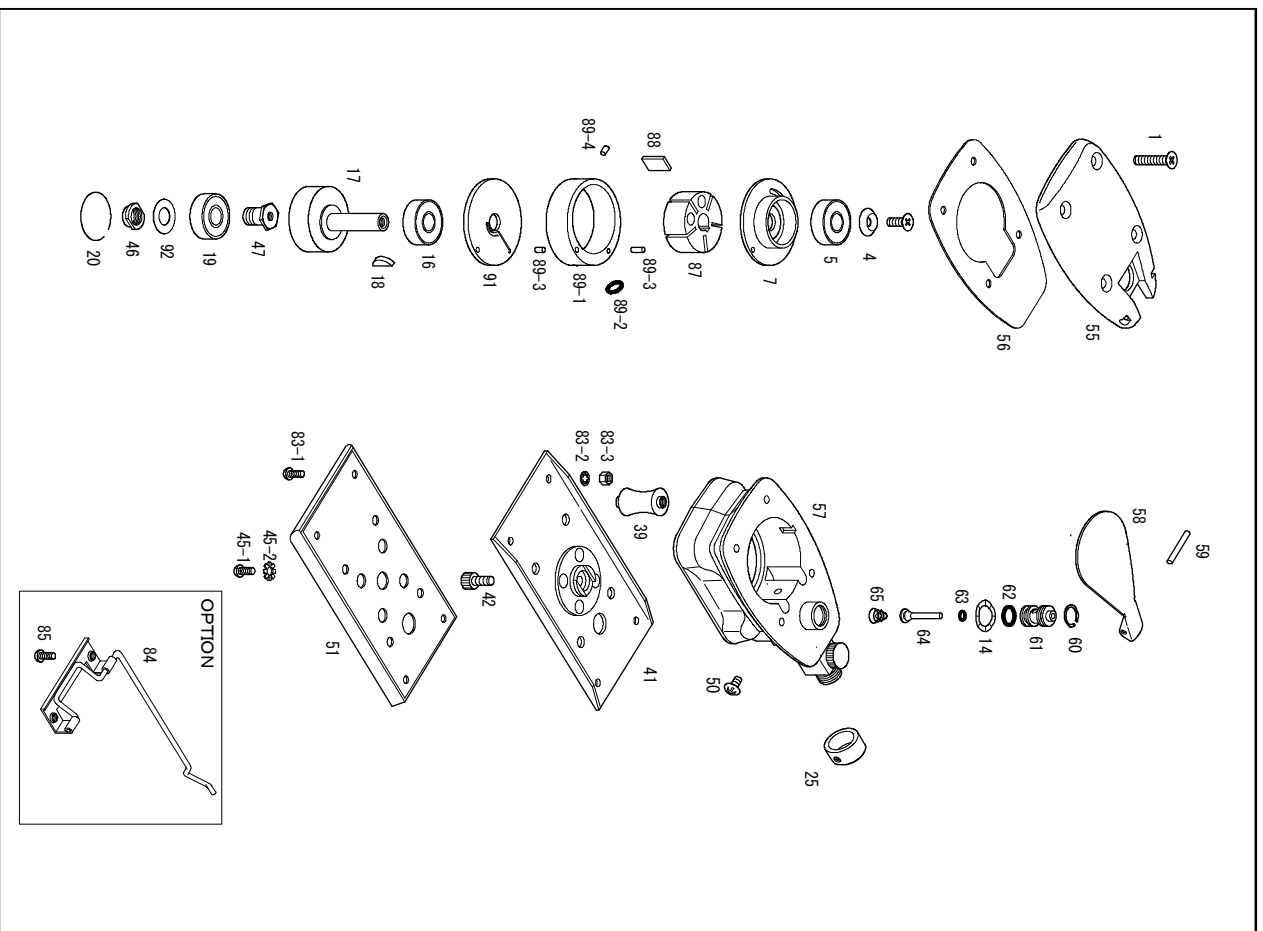

AIRTA

Modelo 873BL-L LIJADORA CON PINZAS

PARTS No.	CODE	ITEM	QTY.	PRICE
1	140537	Screw (M5X37)	4	
4	130512	Screw (M5X12)	1	
5	3805	Conical Washer (M5)	1	
6	6000ZZ	Ball Bearing (6000ZZ)	1	
7	207083	U-Bearing Case	1	
16	6000ZZ	Ball Bearing (6000ZZ)	1	
17	207033	Shaft with Head	1	
18	510313	H/R Key (13X3)	1	
19	6000DD	Ball Bearing (6000DD)	1	
20	20709	Snap Ring	1	
25	208147	Silencer	1	
39	294082	Support	4	
41	20842A	Shoe Assy.	1	
42	180515S	Cap Screw (M5X15)	1	
45-1	110506	Screw (M5X6)	4	
45-2	3405	Washer (M5)	4	
46	208053	Retainer Nut	1	
47	208052	Pad Retainer	1	
50	150408	Screw (M4X8)	1	
51-1	20829MPA	Pad MP	1	
51-2	20829LPA	Pad LP	1	
55	208022	Top Cover	1	
56	208092	Body Packing	1	
57	208011A	Body	1	
58	20927	Valve Lever	1	
59	410332	Spring Pin (ϕ 3x32)	1	
60	OV12	Snap Ring (OV-12)	1	
61	20820	Valve Pin Sleeve	1	
62	KS07	O-Ring (KS-7)	2	
63	KS02	O-Ring (KS-2)	1	
64	20823	Valve	1	
65	28827B	Valve Spring	1	
83	110408A	Screw Set	4set	
83-1	110408	Screw (M4X8)	4	
83-2	3404	Washer (M4)	4	
83-3	2104	Nut (M4)	4	
84	21620A	Clip Assy. (option)	2set	
85	150408	Screw (M4X8) (option)	4	
87	208031	Rotor	1	
88	20923	Vane	5	
89	20706A	Cylinder set	1set	
89-1	20706	Cylinder	1	
89-2	KS05	O-Ring (KS-5)	1	
89-3	410308	Spring Pin (ϕ 3x8)	2	
89-4	410304	Spring Pin (ϕ 3x4)	1	
91	207073	L-Bearing Case	1	
92	20867	Thin Plate	1	