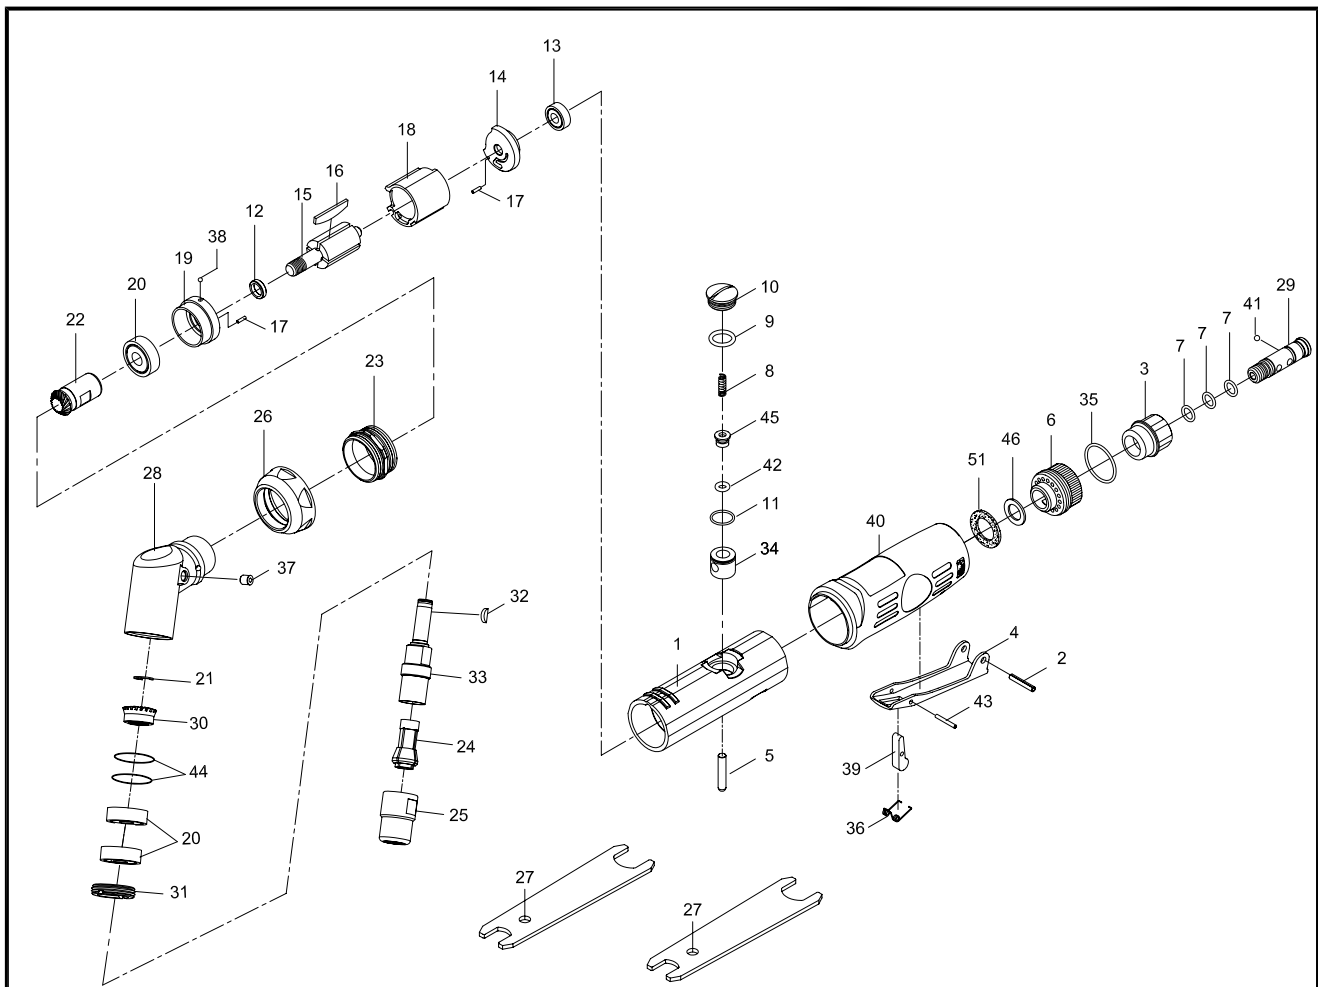

AMOLADORA ANGULAR 45°
Mod. 2011AHP125

Index No.	Parts No.	Description	Index No.	Parts No.	Description
1	52-522501	Motor Housing	25	52225	Collet Nut
2	40337	Lever Pin (3x18L)	26	522226	Front Cap
3	52-522503	Air Inlet	27	52227	Spanner (2)
4	52-522504	Throttle Lever	28	52428	Head
5	52-522505	Valve Shaft	29	52-522541	Fixed Shaft
6	52-522506	Deflector	30	52430	Bevel Gear
7	OR00705105	O-Ring (3) (7.5x1.5)	31	52231	Lock Ring
8	522208	Spring	32	52232	Key
9	70109	O-Ring (9.8x1.9)	33	52433	Spindle
10	52-522510	Valve Screw	34	522236	Bushing
11	52236	O-Ring (10.5x1)	35	OR02105105	O-Ring (21.5x1.5)
12	52212	Rotor Spacer	36	522212	Spring
13	052213	Ball Bearing (696ZZ)	37	56237	Oil Cap (3/16")
14	52214	Rear End Plate	38	52245	Steel Ball (3/32")
15	52215	Rotor	39	51540	Safety Bar
16	52216	Vane (4)	40	52-522553	Grip
17	30117	Spring Pin (2) (1.5x6)	41	40145	Steel Ball (1/8")
18	52218	Cylinder	42	30107	O-Ring (3.8x1.9)
19	52219	Front End Plate	43	522220	Spring Pin (2x15L)
20	030120	Ball Bearing (3) (608ZZ)	44	56235	Shim
21	524212	Crescent Rings (5103-31)	45	522240	Throttle Valve
22	52422	Pinion Gear	46	522243	Washer
23	522223	Front Coupling	51	522250	Damping Material
24	51224	Collet			